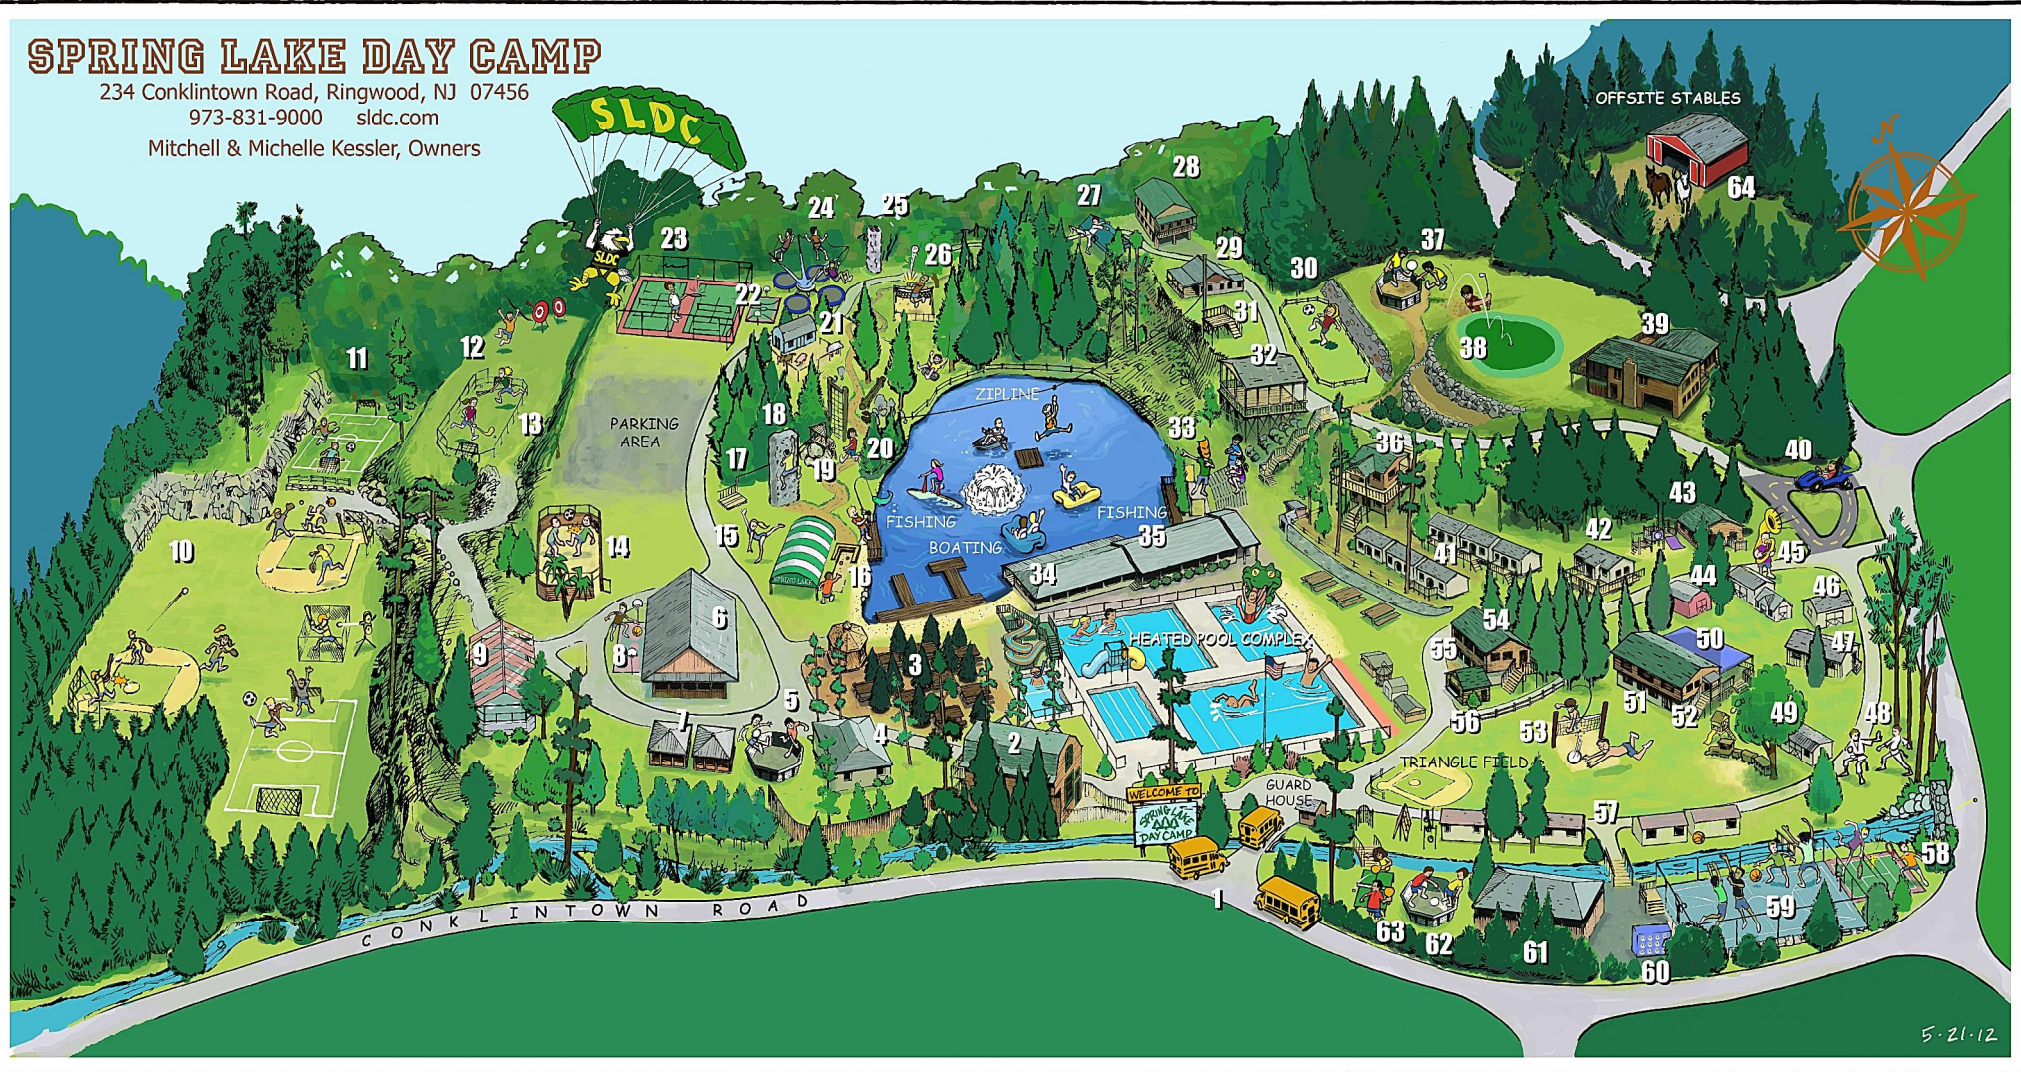

SPRING LAKE DAY CAMP

234 Conklintown Road, Ringwood, NJ 07456

973-831-9000 sldc.com

Mitchell & Michelle Kessler, Owners

5-21-12

- 1 ENTRANCE TO SPRING LAKE DAY CAMP
- 2 OFFICE
- 3 PINE GROVE / WELCOME GAZEBO
- 4 RESTROOMS
- 5 GA GA
- 6 FIELD HOUSE / INDOOR SPORTS
- 7 TRADING POST
- 8 Jr BASKETBALL & VOLLEYBALL
- 9 Jr HOCKEY
- 10 SOFTBALL / SOCCER FIELDS
- 11 SOCCER

- 12 ARCHERY
- 13 FIELD HOCKEY / LACROSSE
- 14 SAND SOCCER
- 15 GYMNASTICS
- 16 BOCCI
- 17 Jr ROPES
- 18 CLIMBING WALL
- 19 NATURE PATH
- 20 CHALLENGE COURSE
- 21 NATURE / PETTING ZOO
- 22 BASKETBALL

- 23 TENNIS
- 24 EUROBUNGEE
- 25 CLIMBING WALL
- 26 SAND VOLLEYBALL
- 27 KARATE
- 28 FITNESS CENTER
- 29 DANCE STUDIO
- 30 Jr SOCCER
- 31 ZIPLINE PLATFORM
- 32 FINE ARTS
- 33 AMPHITHEATER

- 34 RESTROOMS
- 35 FOOD PAVILLION & Max's Ice Cream
- 36 SEWING
- 37 GA GA
- 38 PITCH & PUTT
- 39 CLUB HOUSE
- COOKING CLASSES
- RECORDING STUDIO
- 40 GO KARTS
- 41 GIRLS' BUNKS
- 42 Jr CERAMICS

- 43 CERAMICS
- 44 JACK & JILL BUNK
- 45 MUSIC
- 46 MAGIC MILK
- 47 COMPUTERS
- 48 Jr KARATE
- 49 BOYS' BUNK
- 50 Jr CAMP - BOYS
- 51 RESTROOMS
- 52 NURSE'S OFFICE
- 53 SAND VOLLEYBALL
- 54 Jr CAMP - GIRLS

- 55 COOKING
- 56 MIKEY'S SNACK SHACK
- 57 BOYS' BUNKS
- 58 Jr TENNIS
- 59 BASKETBALL
- 60 SPORTS WALL
- 61 ARTS & CRAFTS PAVILLION
- 62 GA GA
- 63 PING PONG
- 64 STARLIGHT FARMS
- OFF-CAMPUS HORSEBACK RIDING FACILITY